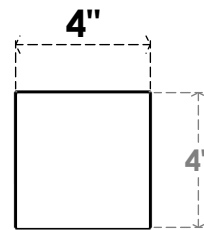

ITEM NUMBER: BRCPC040X34000X04000TRA

4"W X 34"D X 4"H TRADITIONAL ARCHITECTURAL GRADE PVC CLOSED KNEE BRACE

SIDE PROFILE

FRONT PROFILE

ISOMETRIC

EKENA MILLWORK
2300 WEST MAIN ST.
CLARKSVILLE, TX 75426
TOLL FREE: 866-607-0453
WWW.EKENAMILLWORK.COM