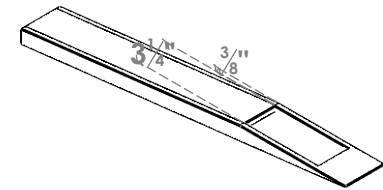

ITEM NUMBER: BRCPC040X34000X04000TRA

4"W X 34"D X 4"H TRADITIONAL ARCHITECTURAL GRADE PVC CLOSED KNEE BRACE

SIDE PROFILE

FRONT PROFILE

ISOMETRIC

EKENA MILLWORK
2300 WEST MAIN ST.
CLARKSVILLE, TX 75426
TOLL FREE: 866-607-0453
WWW.EKENAMILLWORK.COM