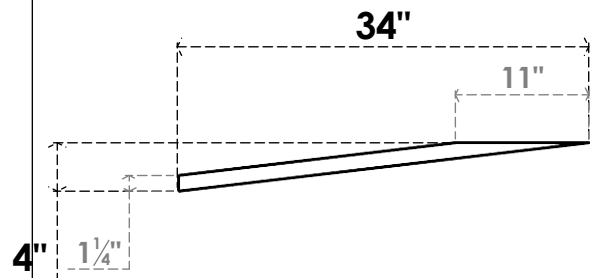

ITEM NUMBER: BRCPC040X34000X04000TRA

4"W X 34"D X 4"H TRADITIONAL ARCHITECTURAL GRADE PVC CLOSED KNEE BRACE

SIDE PROFILE

FRONT PROFILE

ISOMETRIC

EKENA MILLWORK
2300 WEST MAIN ST.
CLARKSVILLE, TX 75426
TOLL FREE: 866-607-0453
WWW.EKENAMILLWORK.COM